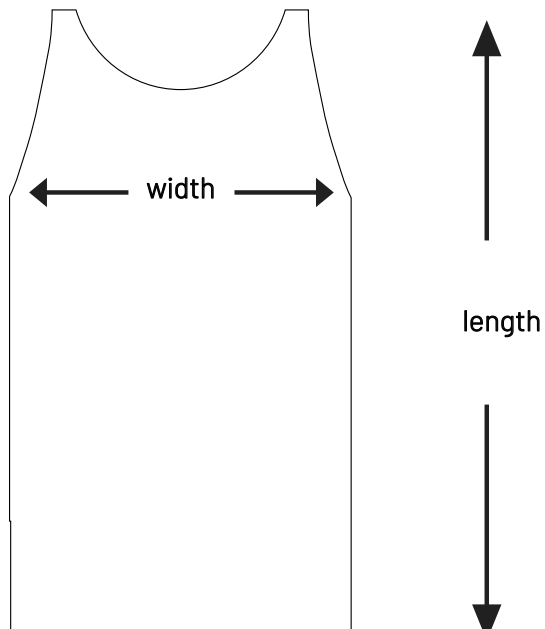

## Youth Tee

Size	8	10	12	14	16
Width (cm)	39.5	42	44.5	47	49.5
Length (cm)	54	58	62	66	70

## Women's Tee

Size	XS	S	M	L	XL	2XL
Width (cm)	41.5	44	46.5	49	53	56.5
Length (cm)	67.5	68.5	69.5	70.5	71.5	72.5

## Women's Singlet

Size	XS	S	M	L	XL
Width (cm)	44	46.5	49	51.5	54
Length (cm)	70	72	74	76	78