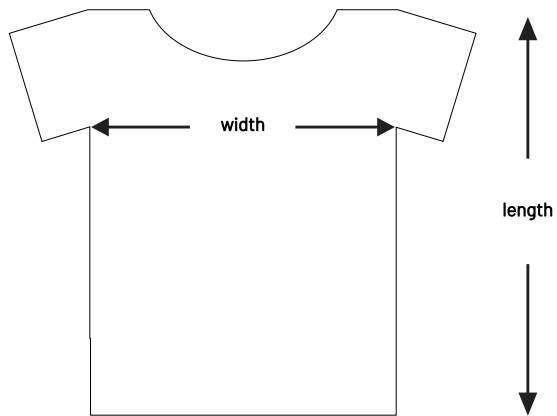

Women

Women's Tee

Size	XS	S	M	L	XL	2XL
Width (cm)	41.5	44	46.5	49	53	56.5
Length (cm)	67.5	68.5	69.5	70.5	71.5	72.5