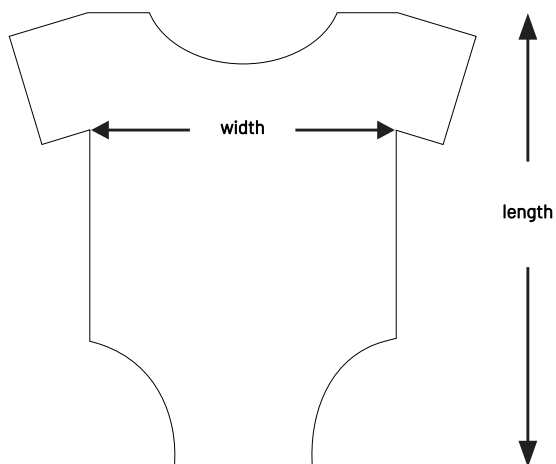

Wheel Devotion Size Guide

Roll With Style
wheeldevotion.com

Baby

Baby Onesie

Size	0-3m	3-6m	6-12m	12-18m	18-24m
Width (cm)	19.5	20.5	22	23.5	25
Length (cm)	36	39	42	45	48